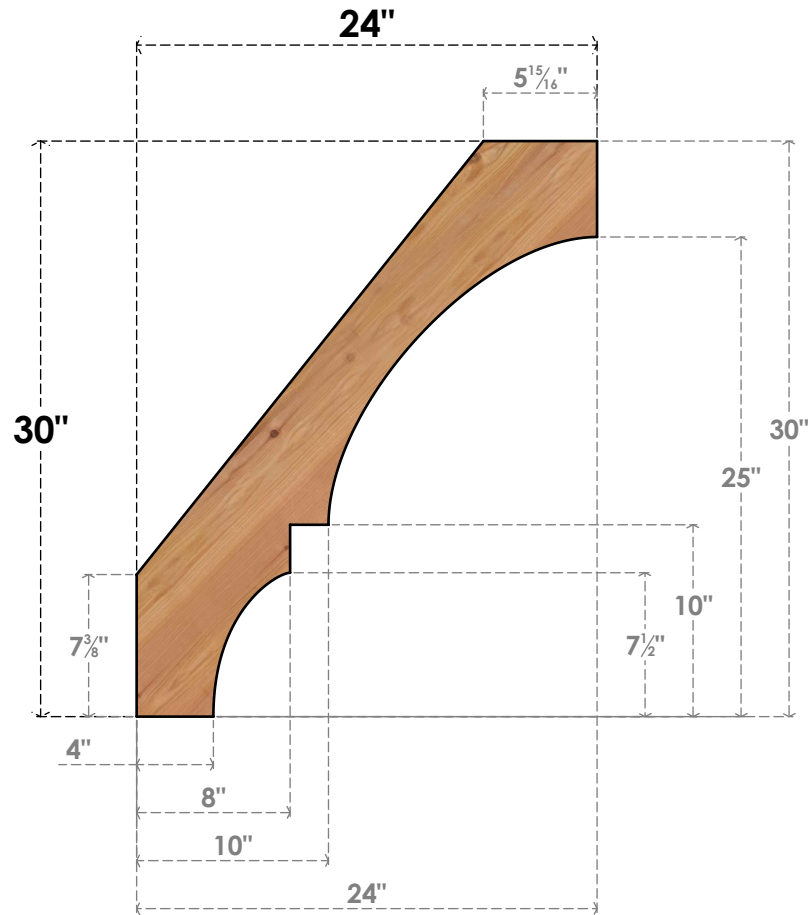

BRC04X24X30BOA00SWR

3 1/2"W X 24"D X 30"H BALBOA SMOOTH BRACE, WESTERN RED CEDAR

SIDE

FRONT

EKENA MILLWORK
 2300 WEST MAIN ST.
 CLARKSVILLE, TX 75426
 TOLL FREE: 866-607-0453
 WWW.EKENAMILLWORK.COM

NOTES

1. INSTALLATION TO BE COMPLETED IN ACCORDANCE WITH MANUFACTURER'S SPECIFICATIONS.
2. DRAWING MAY NOT BE TO SCALE
3. THIS DRAWING IS INTENDED FOR DESIGN AND PLANNING PURPOSES ONLY.
4. ALL INFORMATION CONTAINED HEREIN WAS CURRENT AT THE TIME OF DEVELOPMENT BUT MUST BE REVIEWED AND APPROVED BY THE PRODUCT MANUFACTURER TO BE CONSIDERED ACCURATE.
5. PRODUCTS ARE NOT KILN DRIED. THIS ITEM IS UNIQUE AND WILL CONTAIN THE NATURAL VARIATIONS THAT THE WOOD SPECIES OFFERS. THIS MAY RESULT IN VARIATIONS UP TO 1/4"